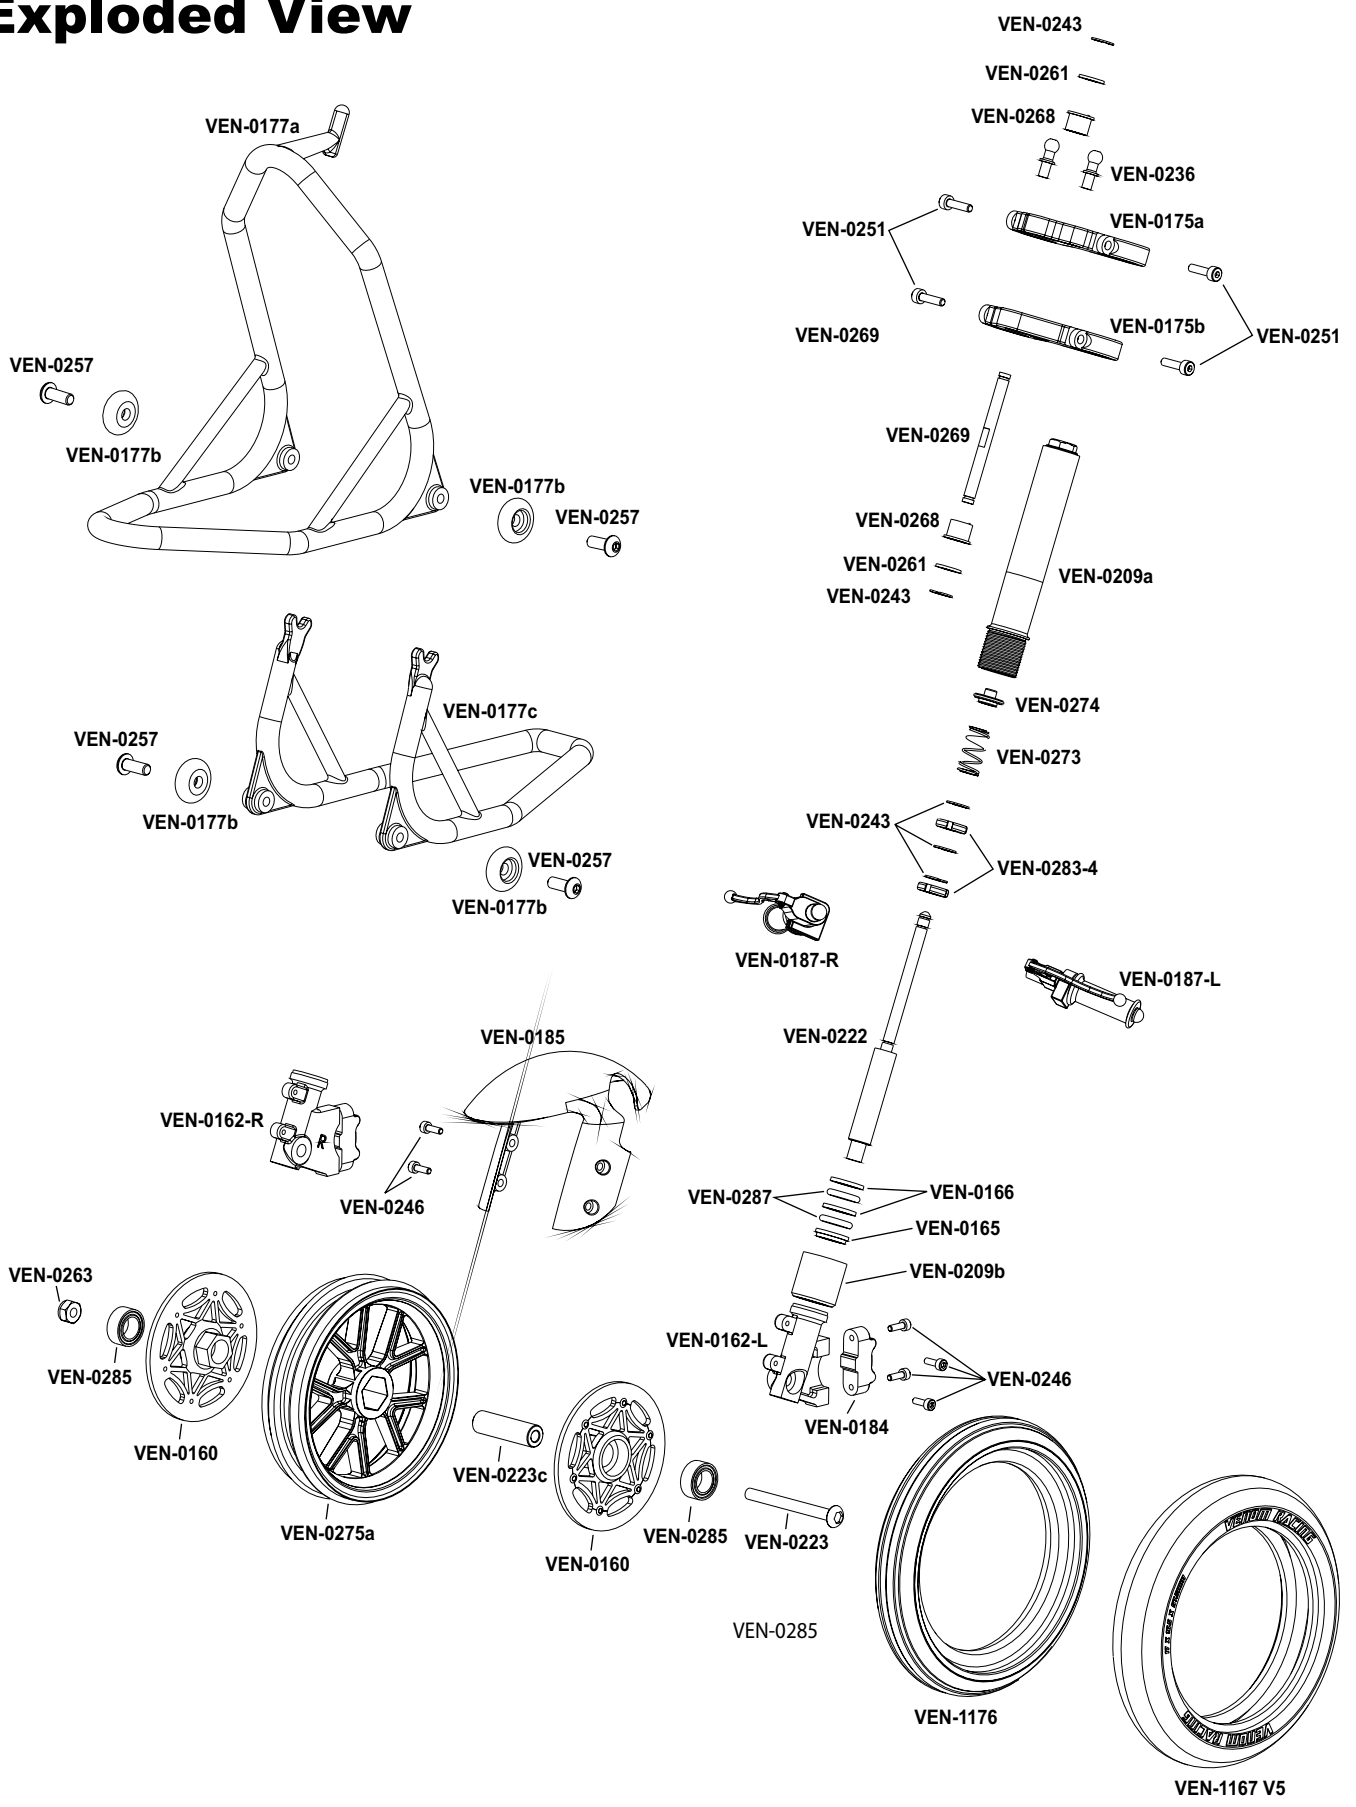

Exploded View

Exploded View

Exploded View

PARTS LIST

KIT PARTS

PART #	DESCRIPTION
VEN-0150	Chassis Standoff Set - GPV1
VEN-0153	28T Chain Sprocket - GPV1
VEN-0155	64T Spur 0.5M - GPV1
VEN-0156	Battery Plate RTR - GPV1
VEN-0157	Steering Stem RTR - GPV1
VEN-0159	Front Battery Tray Mount - GPV1
VEN-0160	Brake Rotors - GPV1
VEN-0162	Lower Fork Legs - GPV1
VEN-0163	L/R Chain Tensioners - GPV1
VEN-0164	Chassis Blocks - GPV1
VEN-0165	O-Ring Spacer Flanged - GPV1
VEN-0166	O-Ring Spacer Flat - GPV1
VEN-0168	Rear Cross Member/Body Post - GPV1
VEN-0170	Servo Mounts - GPV1
VEN-0173	Swing Arm - GPV1
VEN-0174	Swing Arm Stop - GPV1
VEN-0175	Triple Clamp Set - GPV1
VEN-0177	Track Stand Set - GPV1
VEN-0183	Body Mounts - GPV1
VEN-0184	Front Brake Caliper - GPV1
VEN-0185	Front Fender - GPV1
VEN-0186	Foot Pegs - GPV1
VEN-0187	Handlebars - GPV1
VEN-0188	Wire Mount Set - GPV1
VEN-0190	Steering Damper - GPV1
VEN-0194	Rear Fender - GPV1
VEN-0195	Rear Shock Lower Cap Bushing - GPV1
VEN-0196	Rear Shock Pivots - GPV1
VEN-0197	Rear Shock Spring Perch - GPV1
VEN-0202	Scale Exhaust - GPV1
VEN-0208	Center Chassis Standoff - GPV1
VEN-0209	Fork Tubes - GPV1
VEN-0213	Motor Mount - GPV1
VEN-0214	Rear Shock Body and Caps - GPV1
VEN-0219	Spur Gear Hub - GPV1
VEN-0220	Chain - GPV1
VEN-0221	Drive Shaft - GPV1
VEN-0222	Fork Shaft - GPV1
VEN-0223	Axles and Spacers - GPV1
VEN-0224	Guide Wire - GPV1
VEN-0226	Rear Shock Spring - GPV1
VEN-0227	Shock Pivot Shaft - GPV1
VEN-0228	Shock Shaft - GPV1
VEN-0230	Steering Link Assembly - GPV1
VEN-0231	Swing Arm Pin - GPV1
VEN-0232	Hardware Kit - GPV1
VEN-0234	Front Sprocket Spacer - GPV1
VEN-0236	Threaded Pivot Ball - GPV1
VEN-0238	11T Chain Sprocket - GPV1
VEN-0239F	Center Chassis Plate - GPV1
VEN-0240F	Chassis Side Plates RTR - GPV1
VEN-0241F	Rear Sub Frame Plate RTR - GPV1
VEN-0268	Flanged Steering Bushing - GPV1
VEN-0269	Steering Stem Pin - GPV1
VEN-0270	Battery Strap - GPV1
VEN-0273	Fork Spring - GPV1
VEN-0275	Wheel Set Y Spoke - GPV1
VEN-0277	Shock Pistons - GPV1
VEN-0283	Fork Pistons - GPV1
VEN-0284	6X3X2.5MM Bearing - GPV1
VEN-0285	10X6X3MM Wheel Bearing - GPV1
VEN-0286	Rear Shock O-Ring (3pcs) - GPV1
VEN-0287	O-Ring 5.8ID X 8.9OD - GPV1
VEN-0288	Rubber Shock Bladder - GPV1
VEN-0290-02	Body Set Blue - GPV1
VEN-0290-03	Body Set Green - GPV1
VEN-0290-04	Body Set Orange - GPV1
VEN-0290-05	Body Set Red - GPV1
VEN-0290-06	Body Set White - GPV1