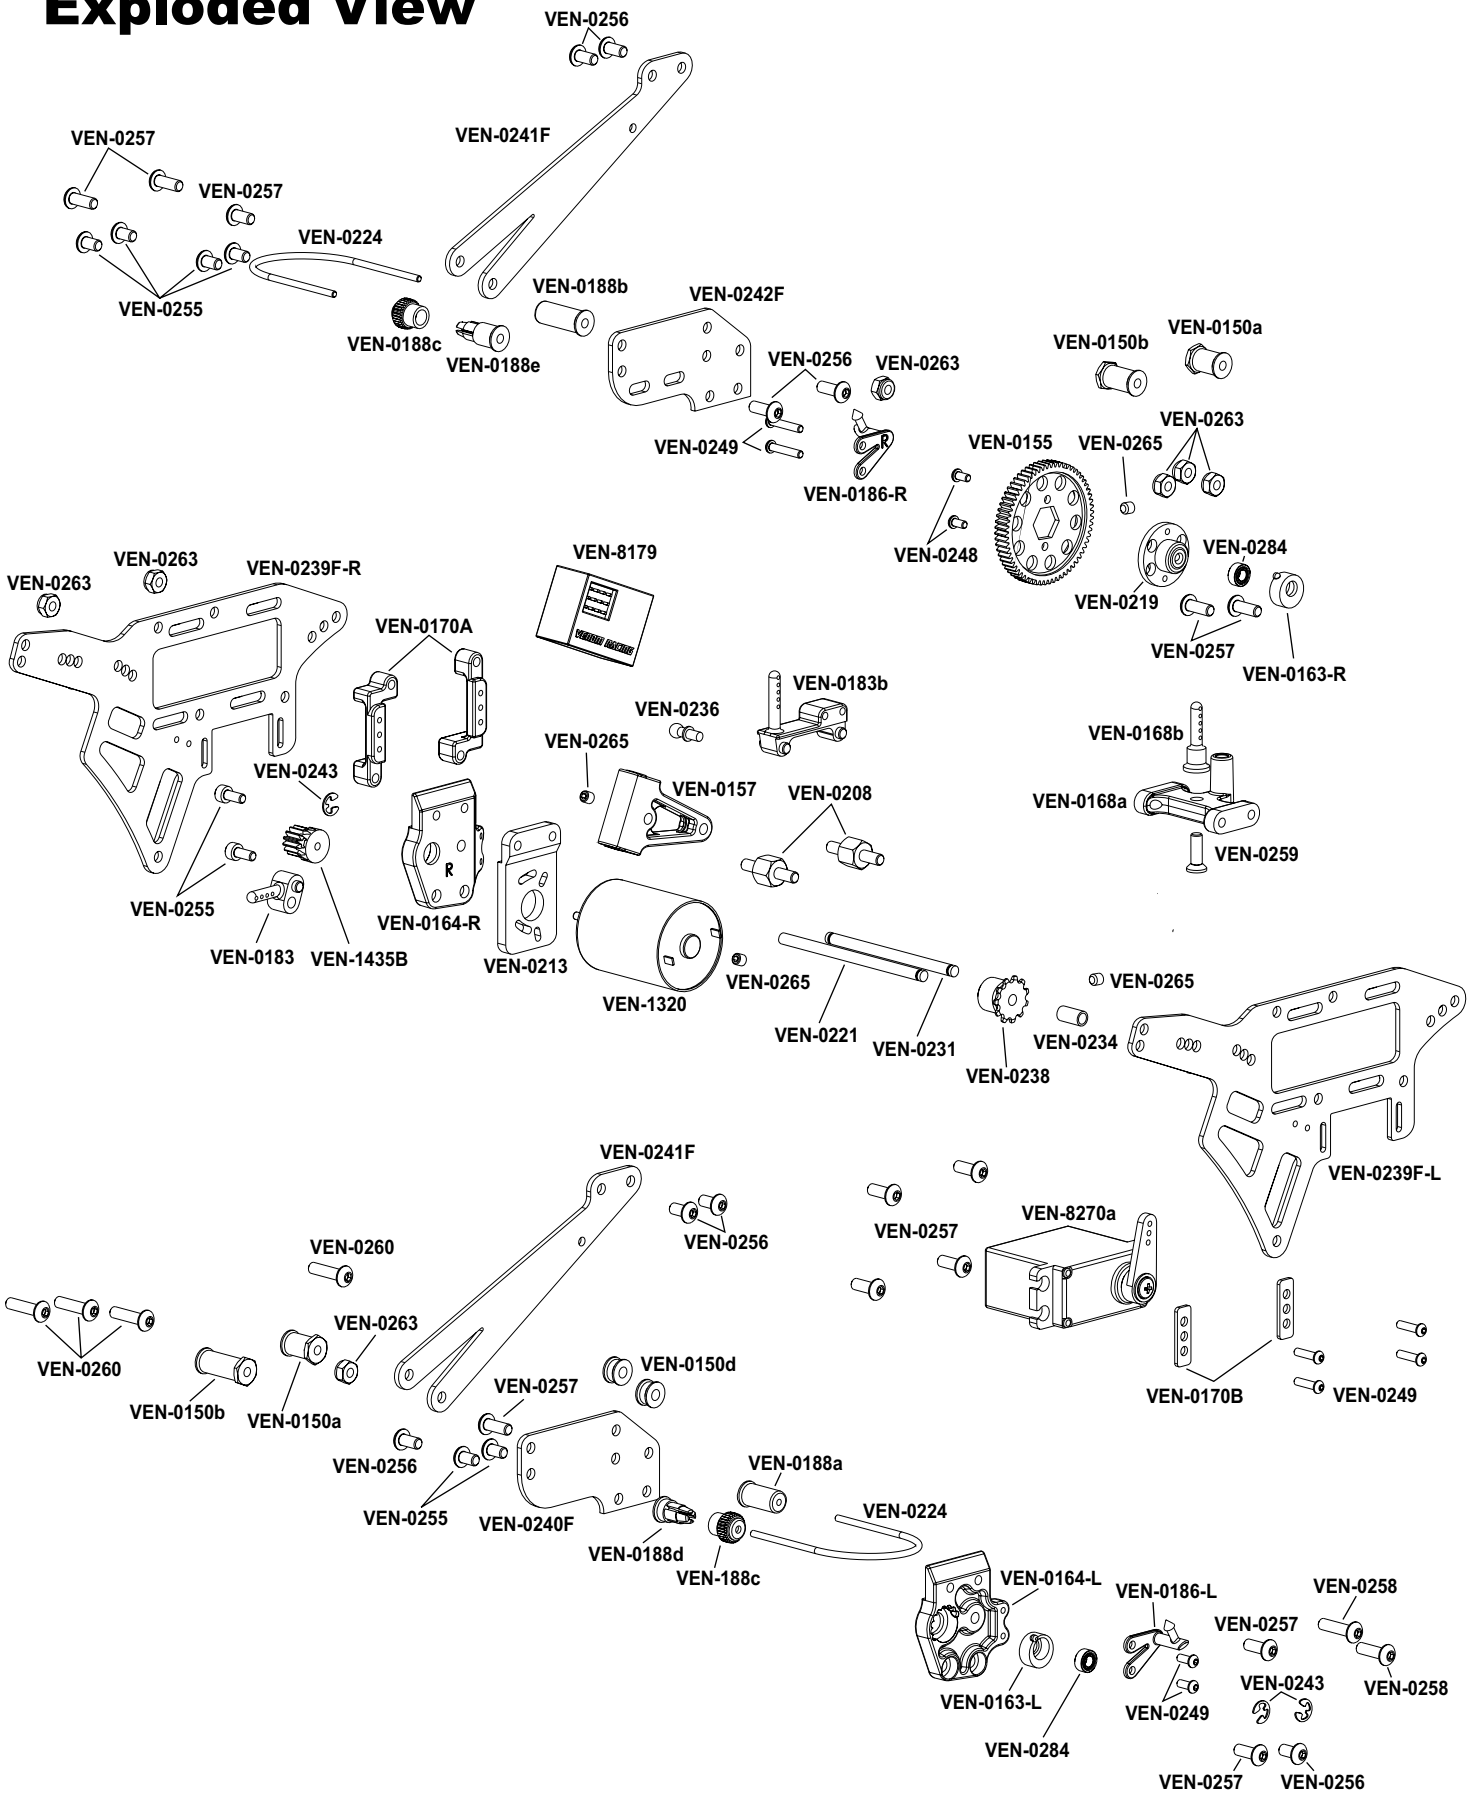

Exploded View

Exploded View

Exploded View

PARTS LIST

KIT PARTS

PART #	DESCRIPTION
VEN-0150	Chassis Standoff Set - GPV1
VEN-0153	28T Chain Sprocket - GPV1
VEN-0155	64T Spur 0.5M - GPV1
VEN-0156	Battery Plate RTR - GPV1
VEN-0157	Steering Stem RTR - GPV1
VEN-0159	Front Battery Tray Mount - GPV1
VEN-0160	Brake Rotors - GPV1
VEN-0162	Lower Fork Legs - GPV1
VEN-0163	L/R Chain Tensioners - GPV1
VEN-0164	Chassis Blocks - GPV1
VEN-0165	O-Ring Spacer Flanged - GPV1
VEN-0166	O-Ring Spacer Flat - GPV1
VEN-0168	Rear Cross Member/Body Post - GPV1
VEN-0170	Servo Mounts - GPV1
VEN-0173	Swing Arm - GPV1
VEN-0174	Swing Arm Stop - GPV1
VEN-0175	Triple Clamp Set - GPV1
VEN-0177	Track Stand Set - GPV1
VEN-0183	Body Mounts - GPV1
VEN-0184	Front Brake Caliper - GPV1
VEN-0185	Front Fender - GPV1
VEN-0186	Foot Pegs - GPV1
VEN-0187	Handlebars - GPV1
VEN-0188	Wire Mount Set - GPV1
VEN-0190	Steering Damper - GPV1
VEN-0194	Rear Fender - GPV1
VEN-0195	Rear Shock Lower Cap Bushing - GPV1
VEN-0196	Rear Shock Pivots - GPV1
VEN-0197	Rear Shock Spring Perch - GPV1
VEN-0202	Scale Exhaust - GPV1
VEN-0208	Center Chassis Standoff - GPV1
VEN-0209	Fork Tubes - GPV1
VEN-0213	Motor Mount - GPV1
VEN-0214	Rear Shock Body and Caps - GPV1
VEN-0219	Spur Gear Hub - GPV1
VEN-0220	Chain - GPV1
VEN-0221	Drive Shaft - GPV1
VEN-0222	Fork Shaft - GPV1
VEN-0223	Axles and Spacers - GPV1
VEN-0224	Guide Wire - GPV1
VEN-0226	Rear Shock Spring - GPV1
VEN-0227	Shock Pivot Shaft - GPV1
VEN-0228	Shock Shaft - GPV1
VEN-0230	Steering Link Assembly - GPV1
VEN-0231	Swing Arm Pin - GPV1
VEN-0232	Hardware Kit - GPV1
VEN-0234	Front Sprocket Spacer - GPV1
VEN-0236	Threaded Pivot Ball - GPV1
VEN-0238	11T Chain Sprocket - GPV1
VEN-0239F	Center Chassis Plate - GPV1
VEN-0240F	Chassis Side Plates RTR - GPV1
VEN-0241F	Rear Sub Frame Plate RTR - GPV1
VEN-0268	Flanged Steering Bushing - GPV1
VEN-0269	Steering Stem Pin - GPV1
VEN-0270	Battery Strap - GPV1
VEN-0273	Fork Spring - GPV1
VEN-0275	Wheel Set Y Spoke - GPV1
VEN-0277	Shock Pistons - GPV1
VEN-0283	Fork Pistons - GPV1
VEN-0284	6X3X2.5MM Bearing - GPV1
VEN-0285	10X6X3MM Wheel Bearing - GPV1
VEN-0286	Rear Shock O-Ring (3pcs) - GPV1
VEN-0287	O-Ring 5.8ID X 8.9OD - GPV1
VEN-0288	Rubber Shock Bladder - GPV1
VEN-0290-02	Body Set Blue - GPV1
VEN-0290-03	Body Set Green - GPV1
VEN-0290-04	Body Set Orange - GPV1
VEN-0290-05	Body Set Red - GPV1
VEN-0290-06	Body Set White - GPV1