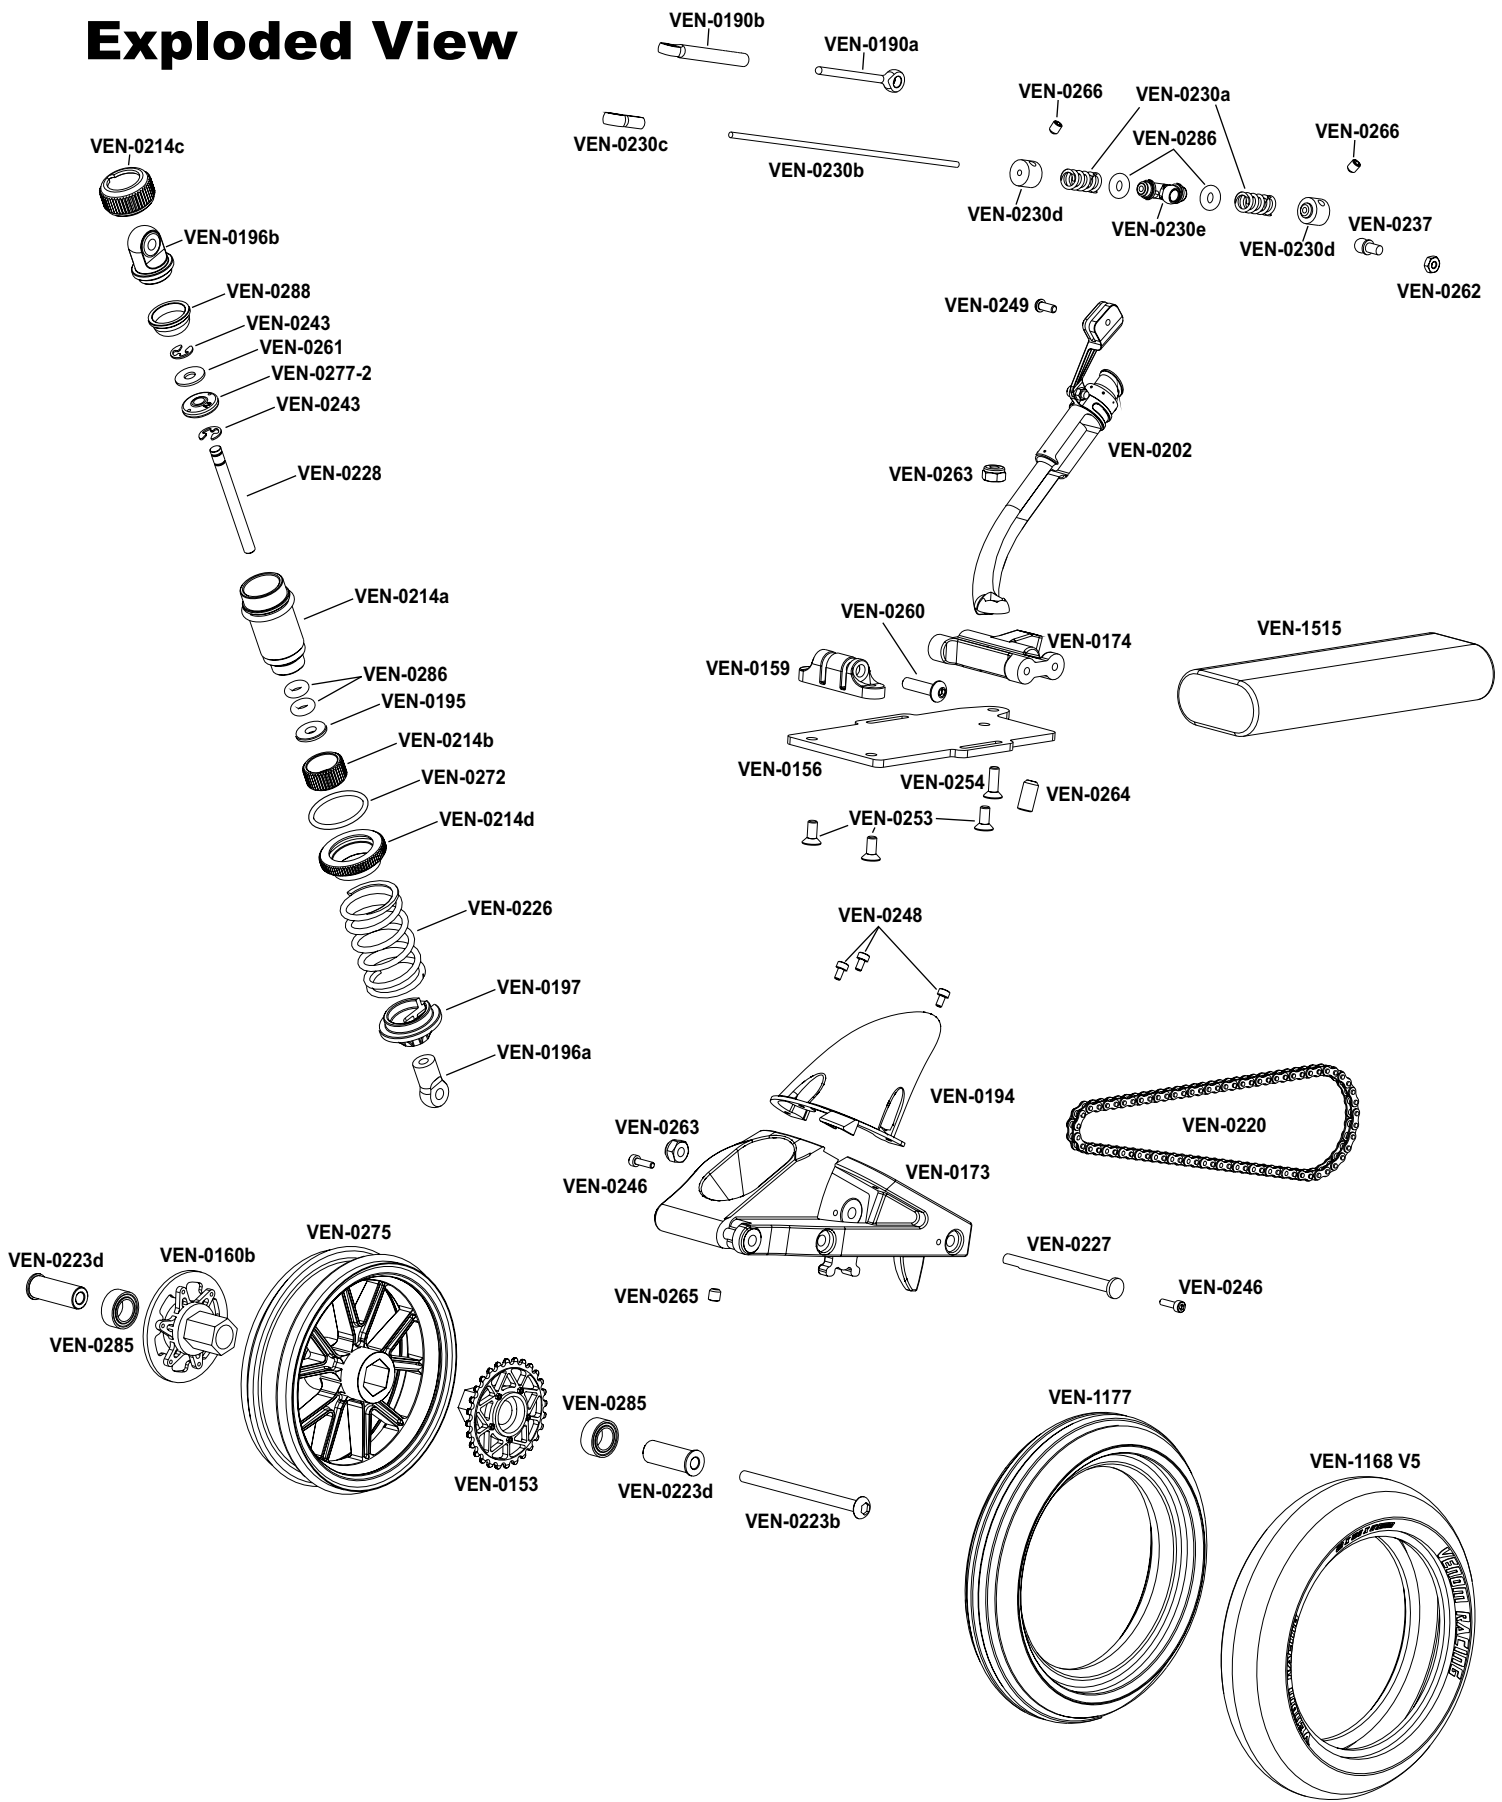

Exploded View

Exploded View

Exploded View

PARTS LIST

KIT PARTS

PART #	DESCRIPTION
VEN-0150	Chassis Standoff Set - GPV1
VEN-0153	28T Chain Sprocket - GPV1
VEN-0155	64T Spur 0.5M - GPV1
VEN-0156	Battery Plate RTR - GPV1
VEN-0157	Steering Stem RTR - GPV1
VEN-0159	Front Battery Tray Mount - GPV1
VEN-0160	Brake Rotors - GPV1
VEN-0162	Lower Fork Legs - GPV1
VEN-0163	L/R Chain Tensioners - GPV1
VEN-0164	Chassis Blocks - GPV1
VEN-0165	O-Ring Spacer Flanged - GPV1
VEN-0166	O-Ring Spacer Flat - GPV1
VEN-0168	Rear Cross Member/Body Post - GPV1
VEN-0170	Servo Mounts - GPV1
VEN-0173	Swing Arm - GPV1
VEN-0174	Swing Arm Stop - GPV1
VEN-0175	Triple Clamp Set - GPV1
VEN-0177	Track Stand Set - GPV1
VEN-0183	Body Mounts - GPV1
VEN-0184	Front Brake Caliper - GPV1
VEN-0185	Front Fender - GPV1
VEN-0186	Foot Pegs - GPV1
VEN-0187	Handlebars - GPV1
VEN-0188	Wire Mount Set - GPV1
VEN-0190	Steering Damper - GPV1
VEN-0194	Rear Fender - GPV1
VEN-0195	Rear Shock Lower Cap Bushing - GPV1
VEN-0196	Rear Shock Pivots - GPV1
VEN-0197	Rear Shock Spring Perch - GPV1
VEN-0202	Scale Exhaust - GPV1
VEN-0208	Center Chassis Standoff - GPV1
VEN-0209	Fork Tubes - GPV1
VEN-0213	Motor Mount - GPV1
VEN-0214	Rear Shock Body and Caps - GPV1
VEN-0219	Spur Gear Hub - GPV1
VEN-0220	Chain - GPV1
VEN-0221	Drive Shaft - GPV1
VEN-0222	Fork Shaft - GPV1
VEN-0223	Axles and Spacers - GPV1
VEN-0224	Guide Wire - GPV1
VEN-0226	Rear Shock Spring - GPV1
VEN-0227	Shock Pivot Shaft - GPV1
VEN-0228	Shock Shaft - GPV1
VEN-0230	Steering Link Assembly - GPV1
VEN-0231	Swing Arm Pin - GPV1
VEN-0232	Hardware Kit - GPV1
VEN-0234	Front Sprocket Spacer - GPV1
VEN-0236	Threaded Pivot Ball - GPV1
VEN-0238	11T Chain Sprocket - GPV1
VEN-0239F	Center Chassis Plate - GPV1
VEN-0240F	Chassis Side Plates RTR - GPV1
VEN-0241F	Rear Sub Frame Plate RTR - GPV1
VEN-0268	Flanged Steering Bushing - GPV1
VEN-0269	Steering Stem Pin - GPV1
VEN-0270	Battery Strap - GPV1
VEN-0273	Fork Spring - GPV1
VEN-0275	Wheel Set Y Spoke - GPV1
VEN-0277	Shock Pistons - GPV1
VEN-0283	Fork Pistons - GPV1
VEN-0284	6X3X2.5MM Bearing - GPV1
VEN-0285	10X6X3MM Wheel Bearing - GPV1
VEN-0286	Rear Shock O-Ring (3pcs) - GPV1
VEN-0287	O-Ring 5.8ID X 8.9OD - GPV1
VEN-0288	Rubber Shock Bladder - GPV1
VEN-0290-02	Body Set Blue - GPV1
VEN-0290-03	Body Set Green - GPV1
VEN-0290-04	Body Set Orange - GPV1
VEN-0290-05	Body Set Red - GPV1
VEN-0290-06	Body Set White - GPV1